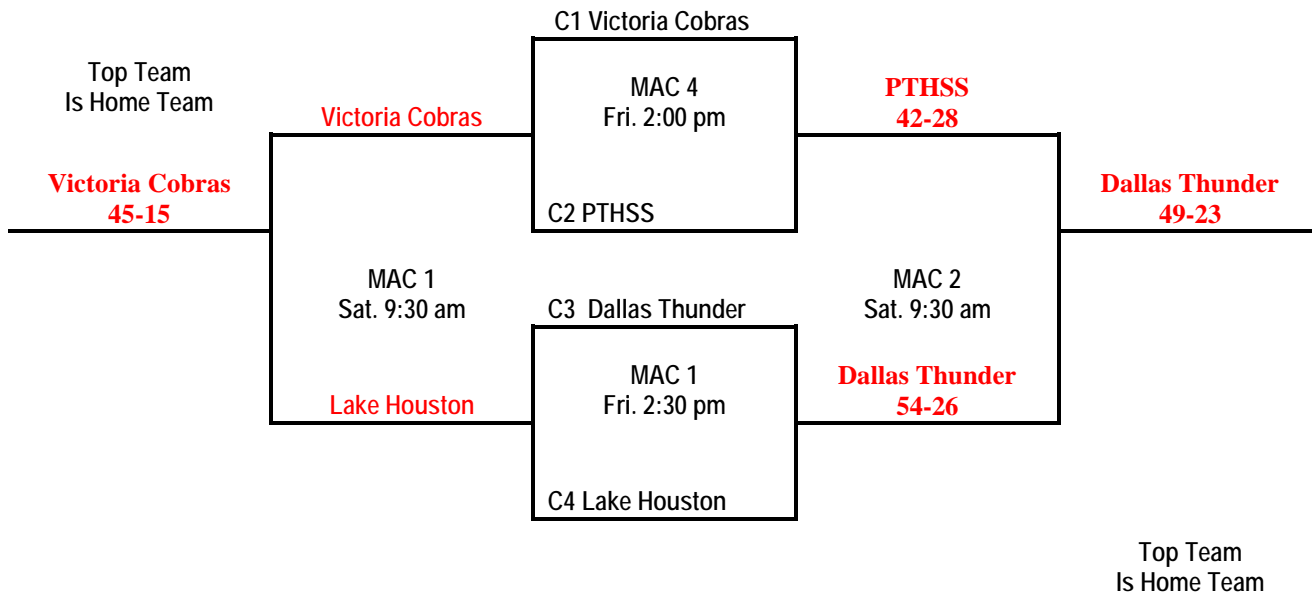

# 14U Boys: Championship Division

# 14U Boys: Silver Division

# 14U Boys: Bronze Division

Top Team  
Is Home Team

Top Team  
Is Home Team

Top Team  
Is Home Team

# 14U Boys: Consolation I Division