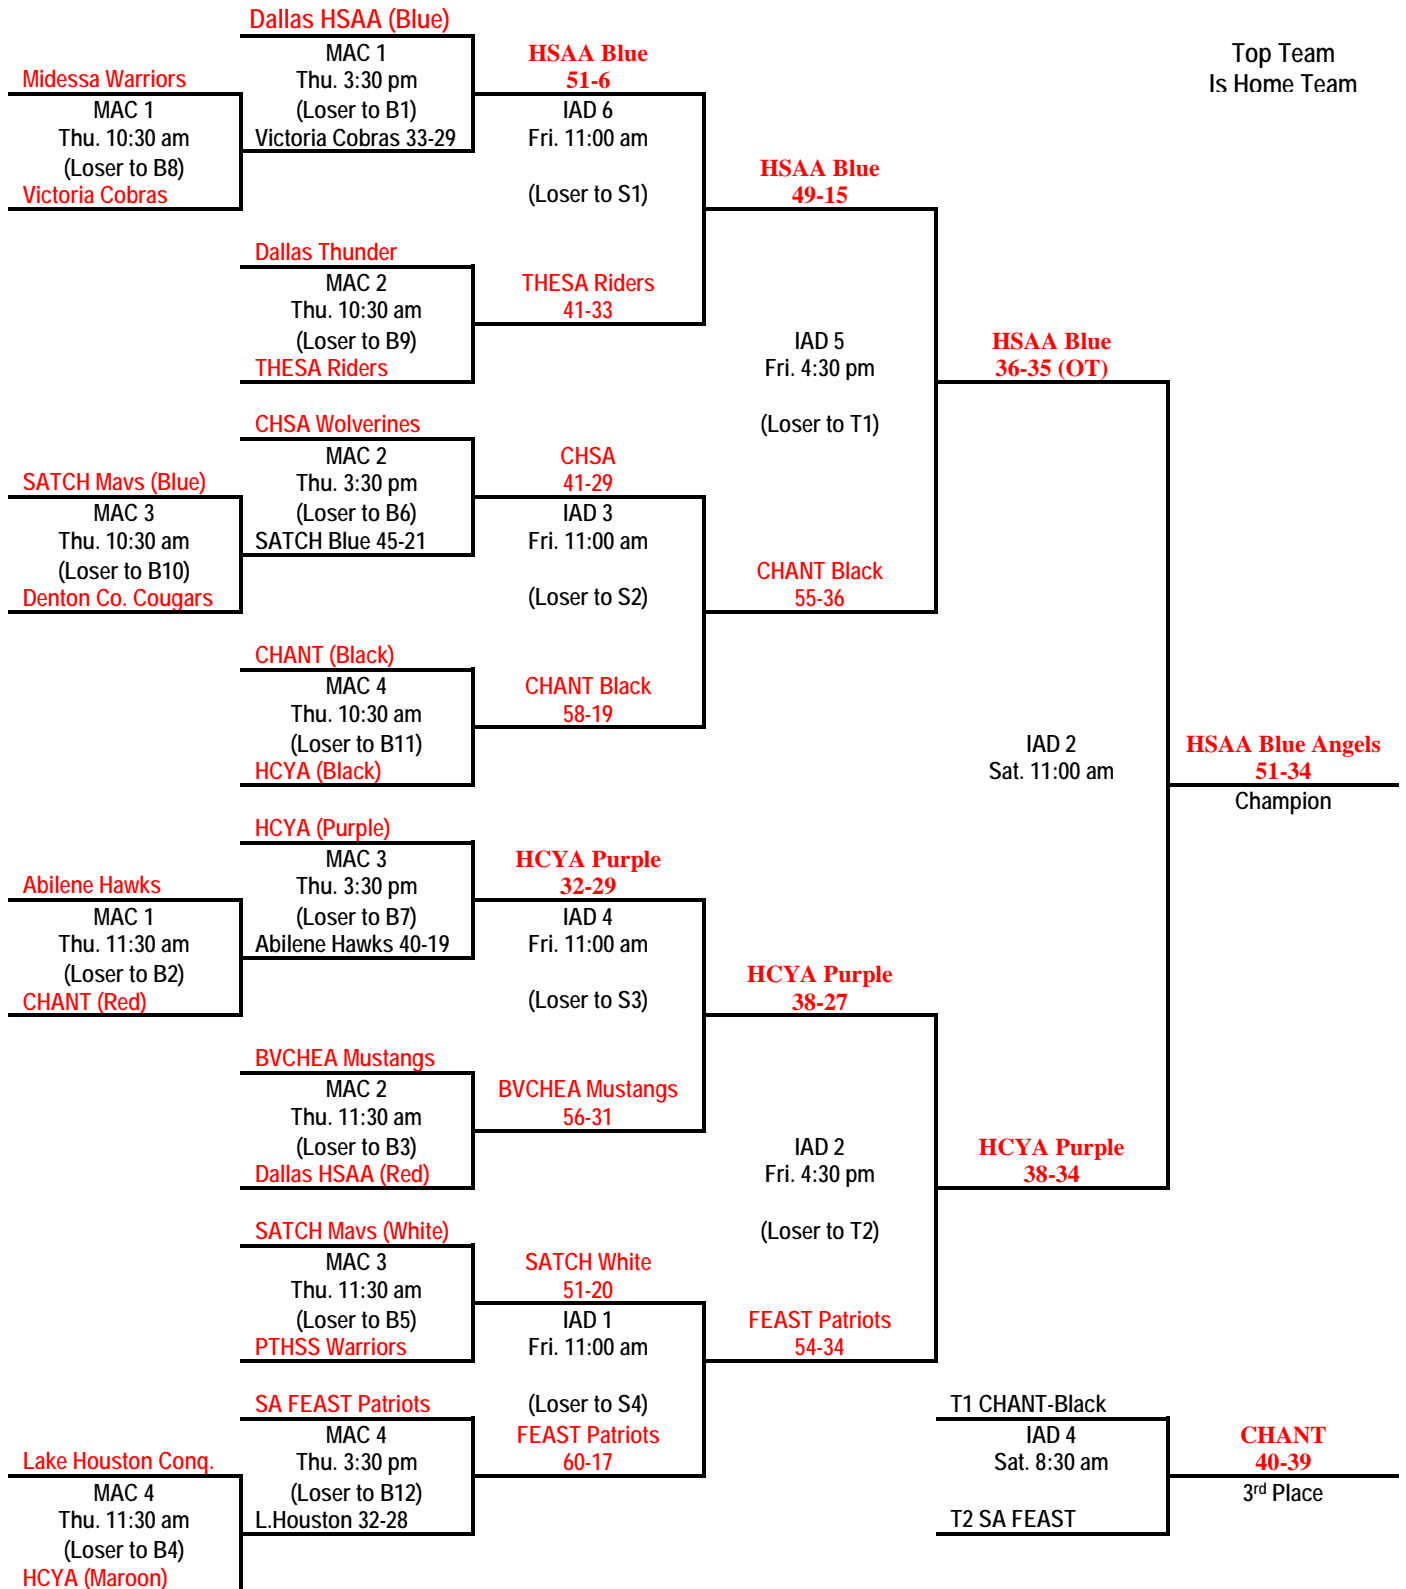

# 14U Boys: Championship Division

# 14U Boys: Silver Division

# 14U Boys: Bronze Division

Top Team  
Is Home Team

Top Team  
Is Home Team

Top Team  
Is Home Team