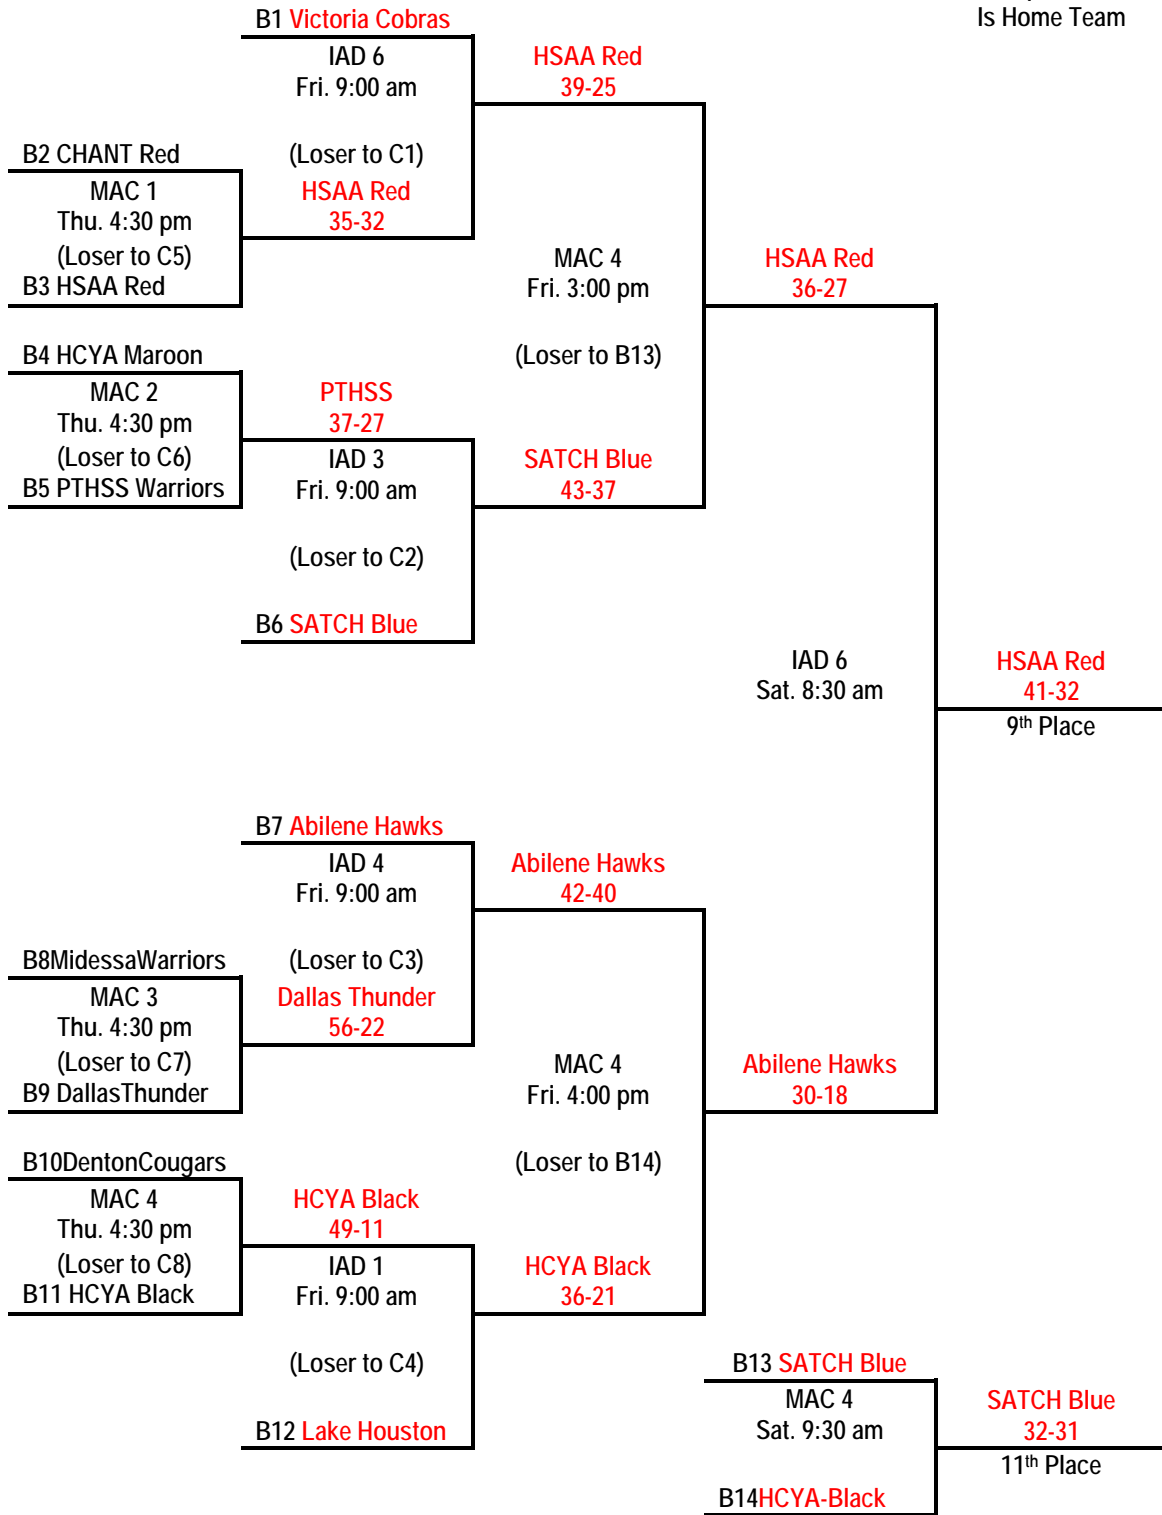

# 14U Boys: Championship Division

# 14U Boys: Silver Division

# 14U Boys: Bronze Division

Top Team  
Is Home Team

Top Team  
Is Home Team

Top Team  
Is Home Team