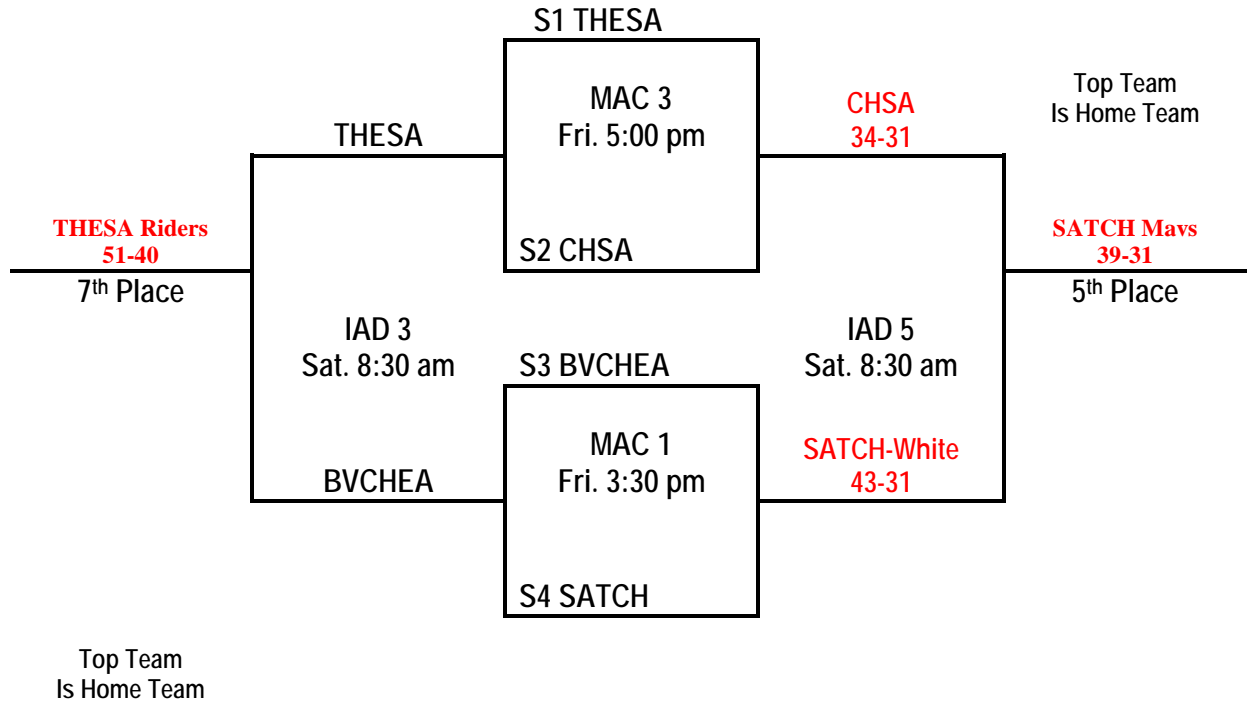

# 14U Boys: Championship Division

# 14U Boys: Silver Division

# 14U Boys: Bronze Division

Top Team  
Is Home Team

Top Team  
Is Home Team

Top Team  
Is Home Team

# 14U Boys: Consolation I Division